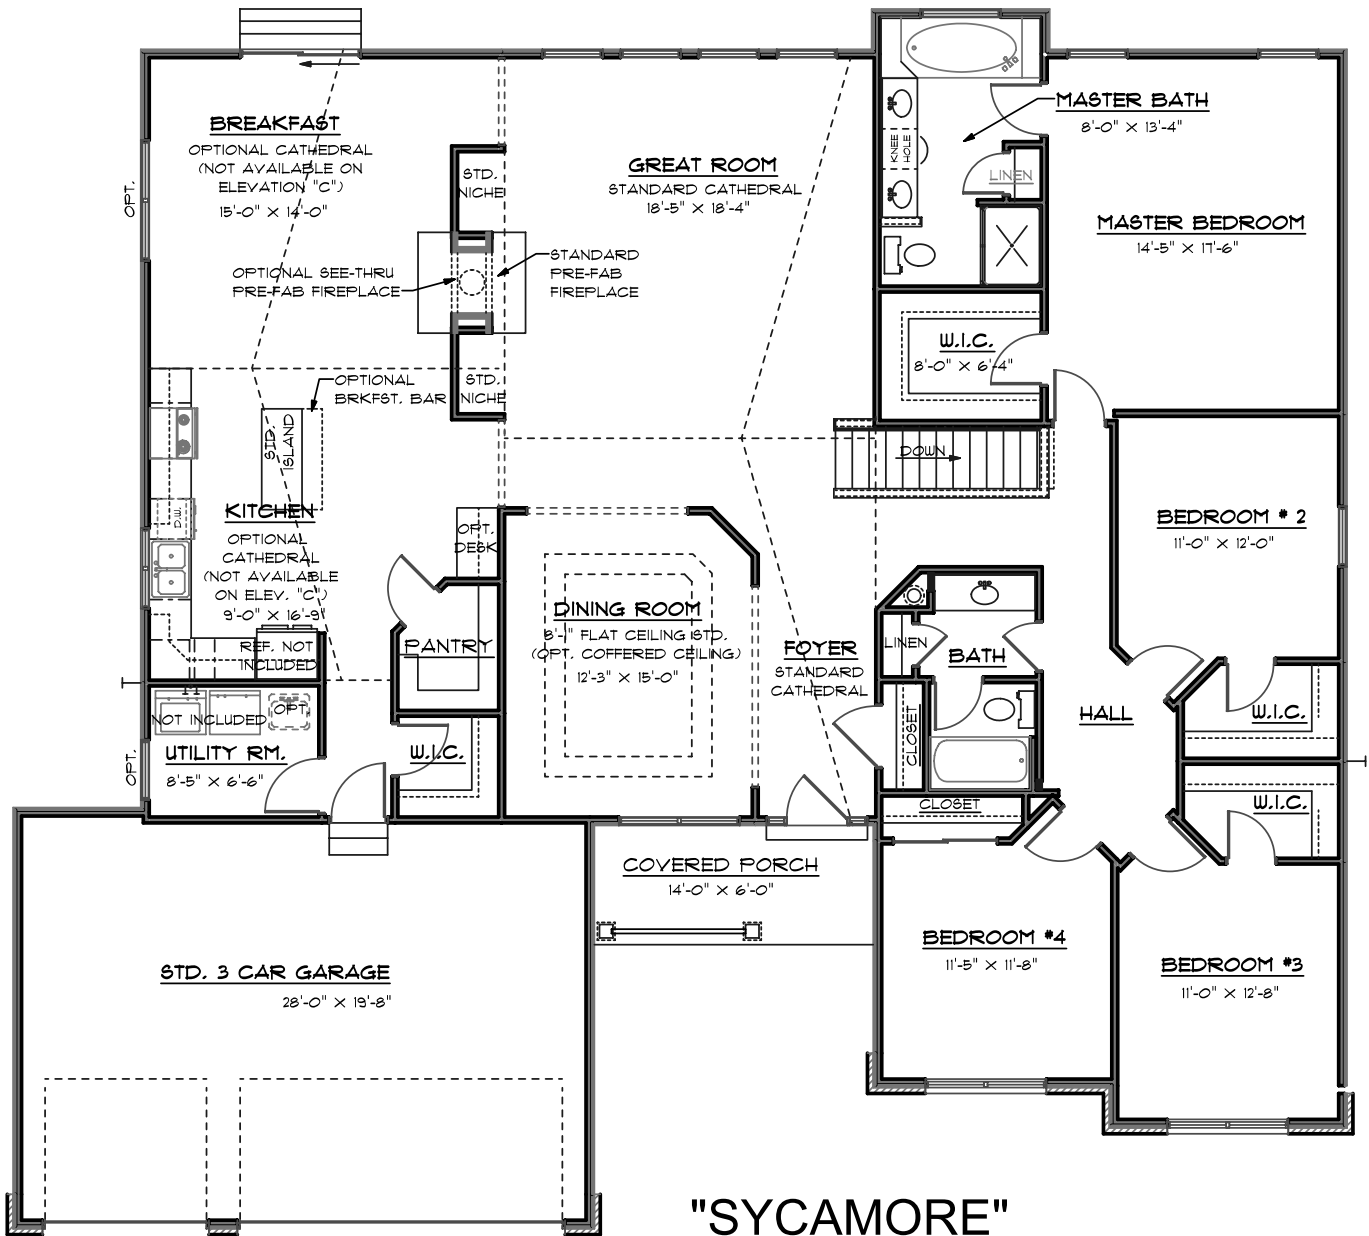

# Locksley Crossing

By  
Helmut Weber Construction

OPTIONAL ATRIUM

"SYCAMORE"  
FLOOR PLAN