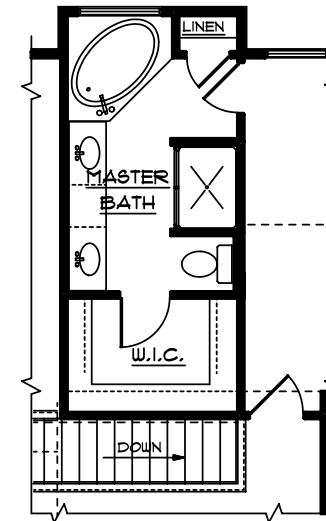

# Locksley Crossing

By  
Helmut Weber Construction

"RED BUD" OPT. 2'-0" EXTENSION  
AT COVERED PORCH/KITCHEN  
BREAKFAST & UTILITY ROOMS

"RED BUD" OPTIONAL  
LUXURY MASTER BATH