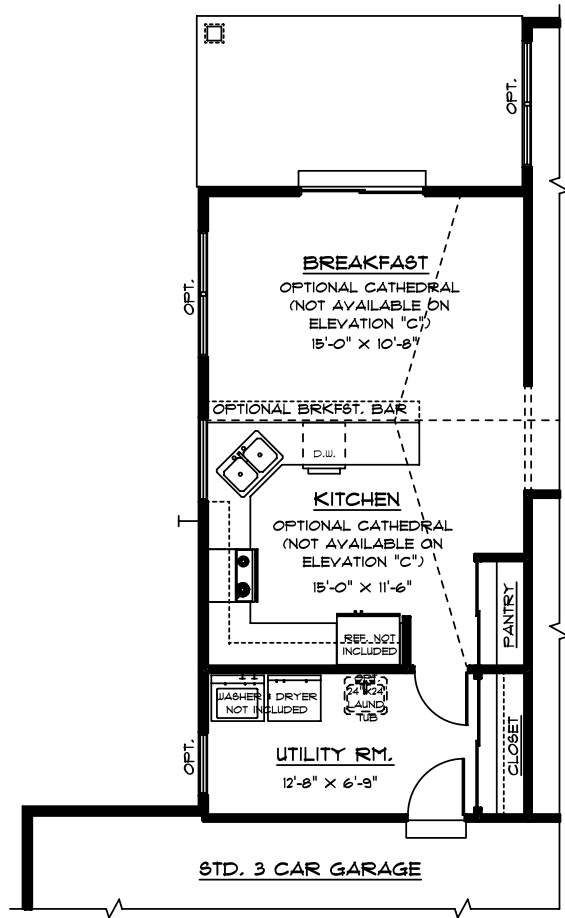

# Locksley Crossing

By  
Helmut Weber Construction

"RED BUD" OPT. 2'-0" EXTENSION  
AT COVERED PORCH/KITCHEN  
BREAKFAST & UTILITY ROOMS

"RED BUD" OPTIONAL  
LUXURY MASTER BATH